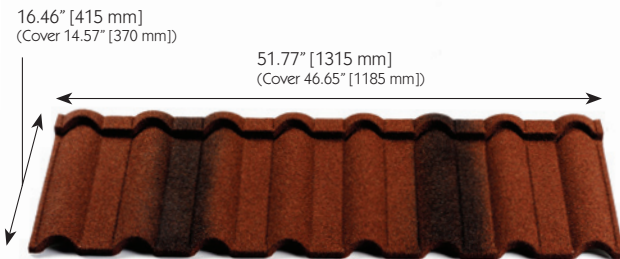

FIRE

Varitile Gallo

Formed from the highest quality steel and protective coatings, Varitile is incredibly strong, lightweight and weather resistant.

SPECIFICATIONS

Minimum pitch	2/12	[10°]
Maximum pitch	vertical	[90°]
Size of tile - overall*	51.77" x 16.46"	[1315 x 418 mm]
Size of tile - cover*	46.65" x 14.57"	[1185 x 370 mm]
Gauge of steel**	26 gauge ZA300	[0,45 mm ZA300]
Linear cover width*	46.65"	[1185 mm]
Tiles per square	21.19 pc	[2,28 pc/m ²]
Weight per square*	140 pounds	[6,84 kg/m ²]
Weight per tile*	6.61 pounds	[3,00 kg]

INSTALLATION

Gallo can be installed left to right or right to left. For maximum visual appeal and performance, stagger at least one pan width.

Panels are placed on nominal 2x2 wood battens spaced 14.5" [368mm].