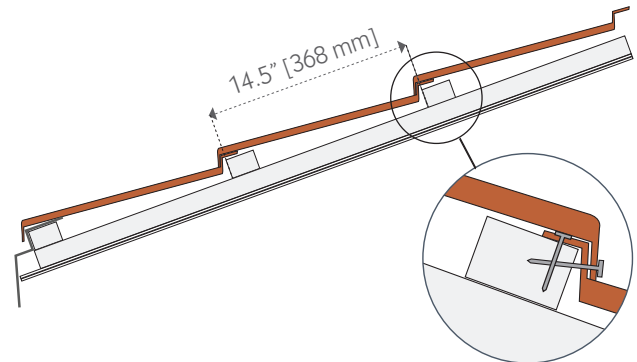

FIRE

Varitile Gallo

Formed from the highest quality steel and protective coatings, Varitile is incredibly strong, lightweight and weather resistant.

SPECIFICATIONS

Minimum pitch	2/12	[10°]
Maximum pitch	vertical	[90°]
Size of tile - overall*	51.77" x 16.46"	[1315 x 418 mm]
Size of tile - cover*	46.65" x 14.57"	[1185 x 370 mm]
Gauge of steel**	26 gauge ZA300	[0,45 mm ZA300]
Linear cover width*	46.65"	[1185 mm]
Tiles per square	21.19 pc	[2,28 pc/m ²]
Weight per square*	140 pounds	[6,84 kg/m ²]
Weight per tile*	6.61 pounds	[3,00 kg]

INSTALLATION

Gallo can be installed left to right or right to left. For maximum visual appeal and performance, stagger at least one pan width.

Panels are placed on nominal 2x2 wood battens spaced 14.5" [368mm].

A downturned front edge (nose) and upturned rear edge (shelf) on each tile creates a strong, weatherproof, overlapping and interlocking assembly. Each tile is secured with four nails in the panel nose, away from water channels.